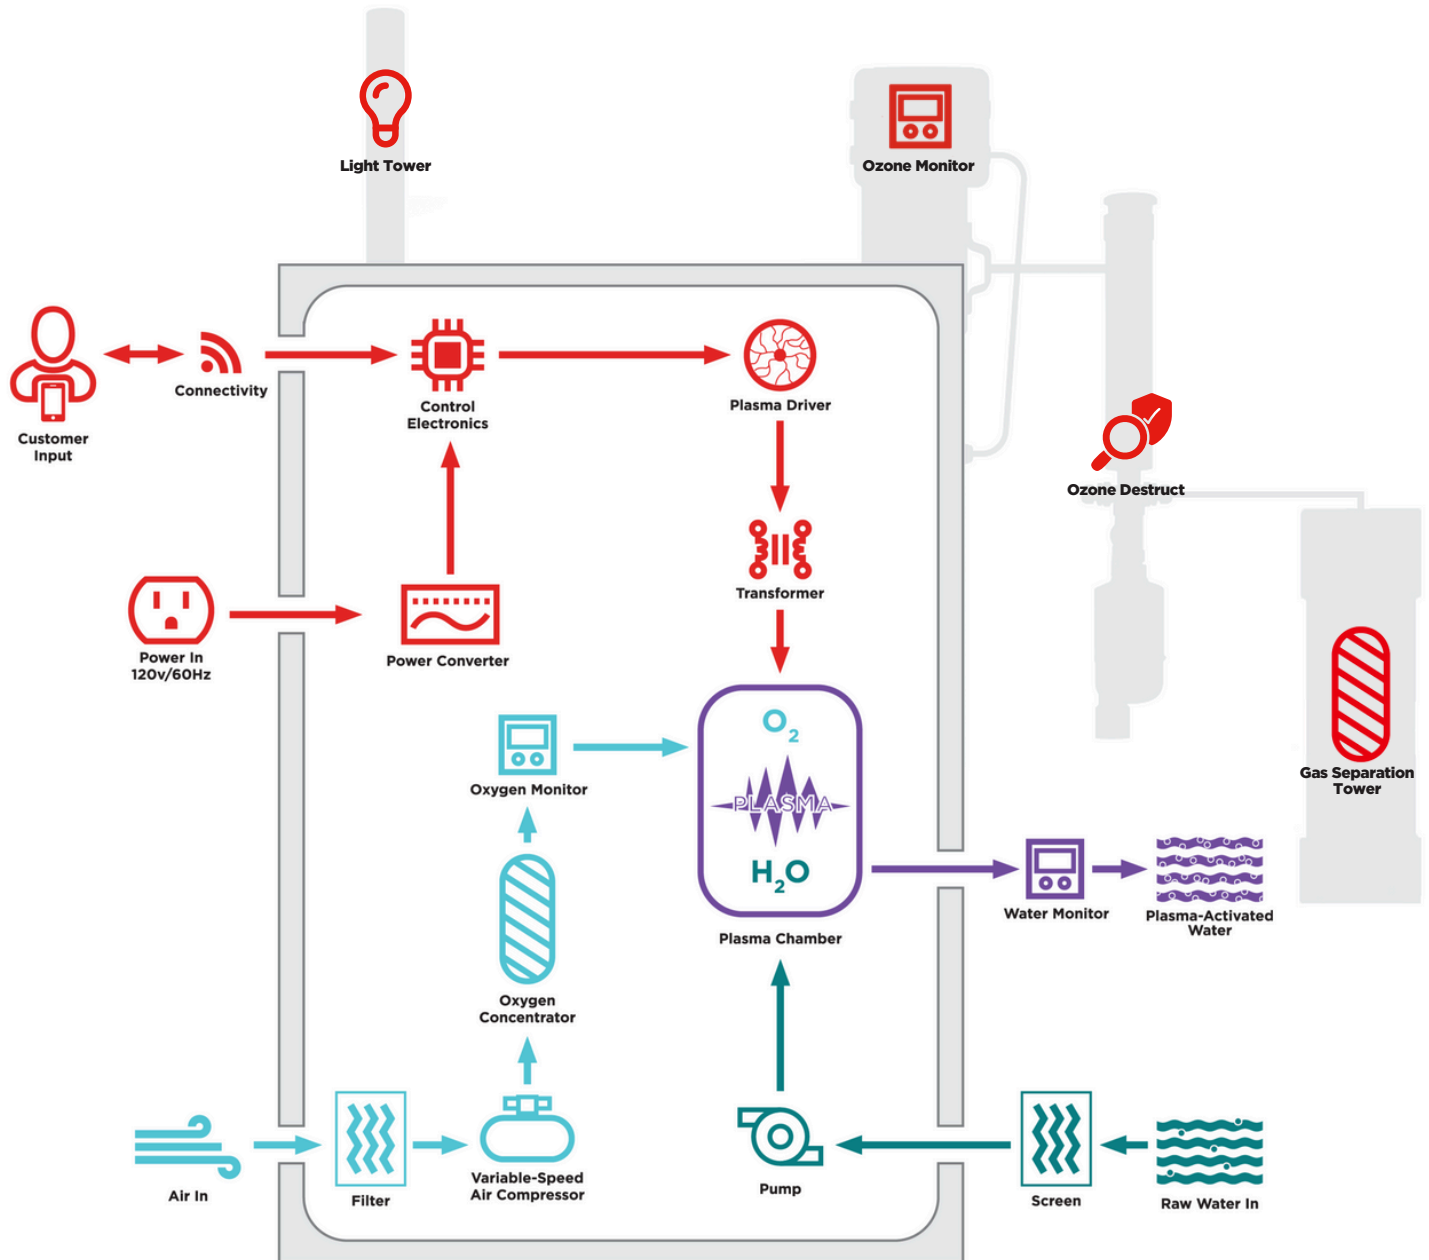

Configuration Sheet

Contact Us

+1 (913) 914-3037

ingersollrand.com/ion-solutions

Ion Solutions

COLD PLASMA WATER TREATMENT

Delivery Methods

Batch Tank