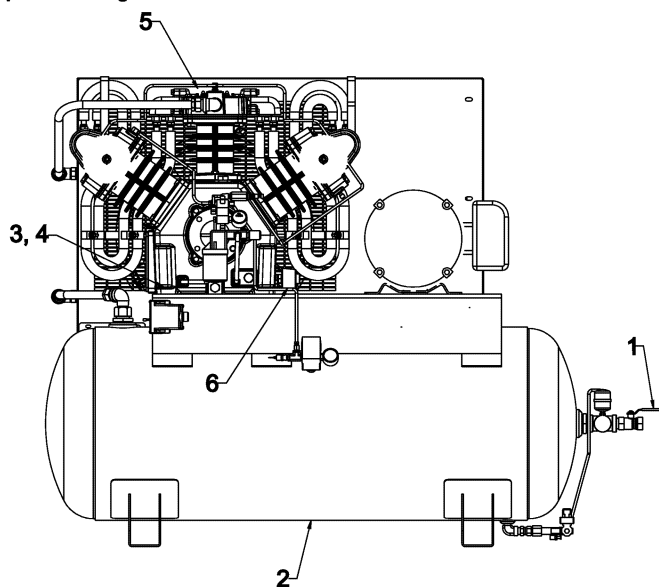

Parts List

For Model 2000P Air Compressor Packages

Typical Baseplate Package

REF. NO.	PART NO. (QTY.)	DESCRIPTION
1	20100566 (1)	ASSEMBLY, SUBBASE
2	95688719 (4)	LOCKWASHER, SPRING - 5/8
3	95876975 (4)	CAPSCREW, HEX - 5/8-11 X 2
4	49814676 (1)	PUMP, BARE COMPRESSOR

Typical Simplex Package

REF. NO.	PART NO. (QTY.)	DESCRIPTION
1	32223604 (1)	ASSEMBLY, BALL VALVE
2	54675137 (1)	ASSEMBLY, RECEIVER
3	95688719 (4)	LOCKWASHER, SPRING - 5/8
4	95876975 (4)	CAPSCREW, HEX - 5/8-11X2
5	49814676 (1)	PUMP, BARE COMPRESSOR
6	32276313 (1)	SWITCH, LOW OIL LEVEL
NI	20103743 (1)	ASSY, BELT WHEEL WEIGHTS (INCLUDES WEIGHTS AND HARDWARE)