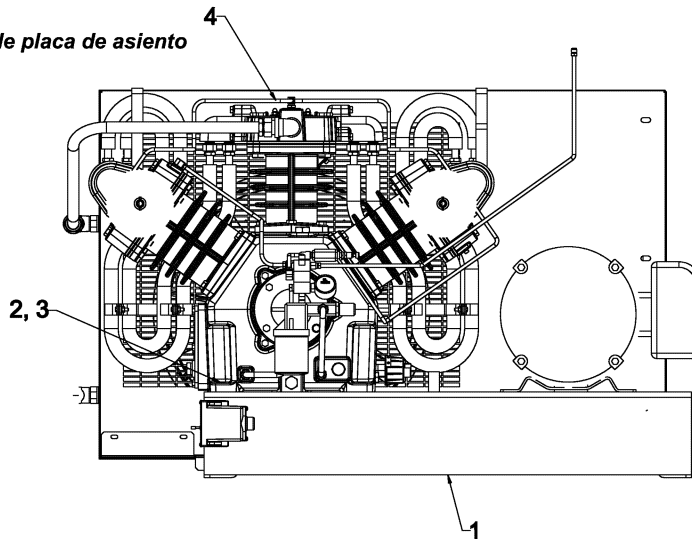

Lista de piezas

para paquetes del compresor de aire Modelo 2000P

Paquete típico de placa de asiento

REF. NO.	Nº DE PIEZA (CANT.)	DESCRIPCIÓN
1	20100566 (1)	CONJUNTO, SUBBASE
2	95688719 (4)	ARANDELA DE SEGURIDAD, RESORTE - 5/8
3	95876975 (4)	TORNILLO PRISIONERO, HEXAGONAL - 5/8-11 X 2
4	49814676 (1)	BOMBA, SIN ACCESORIOS