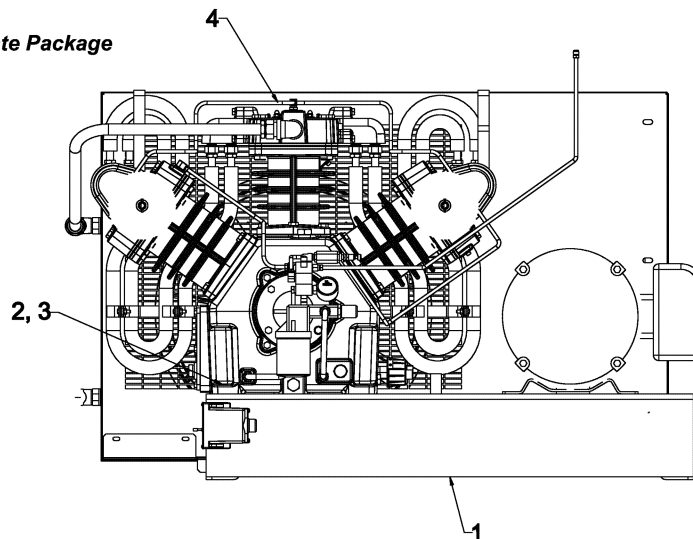

Parts List

For Model 2000P Air Compressor Packages

Typical Baseplate Package

REF. NO.	PART NO. (QTY.)	DESCRIPTION
1	20100566 (1)	ASSEMBLY, SUBBASE
2	95688719 (4)	LOCKWASHER, SPRING - 5/8
3	95876975 (4)	CAPSCREW, HEX - 5/8-11 X 2
4	49814676 (1)	PUMP, BARE COMPRESSOR

Typical Simplex Package

REF. NO.	PART NO. (QTY.)	DESCRIPTION
1	32223604 (1)	ASSEMBLY, BALL VALVE
2	54675137 (1)	ASSEMBLY, RECEIVER
3	95688719 (4)	LOCKWASHER, SPRING - 5/8
4	95876975 (4)	CAPSCREW, HEX - 5/8-11X2
5	49814676 (1)	PUMP, BARE COMPRESSOR
6	32276313 (1)	SWITCH, LOW OIL LEVEL
NI	20103743 (1)	ASSY, BELT WHEEL WEIGHTS (INCLUDES WEIGHTS AND HARDWARE)