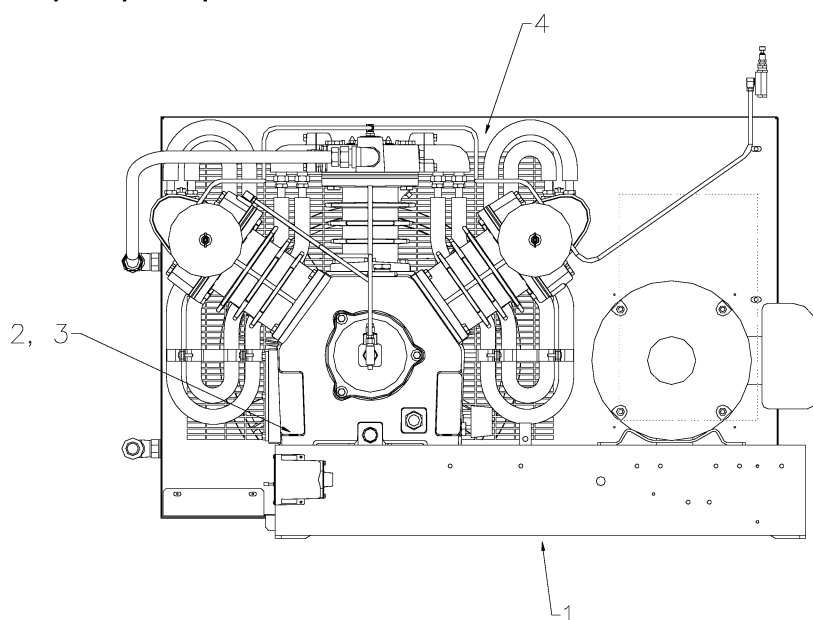

INGERSOLL-RAND®

AIR COMPRESSORS

Lista de piezas

para paquetes del compresor de aire Modelo 2000

Paquete típico de placa de asiento

N° DE REF.	N° DE PIEZA (CANT.)	DESCRIPCIÓN
1	20100566 (1)	CONJUNTO, SUBBASE
2	95688719 (4)	ARANDELA DE SEGURIDAD, RESORTE - 5/8
3	95876975 (4)	TORNILLO PRISIONERO, HEXAGONAL - 5/8-11 X 2
4	97337927 (1)	BOMBA, COMPRESOR SIN ACCESORIOS