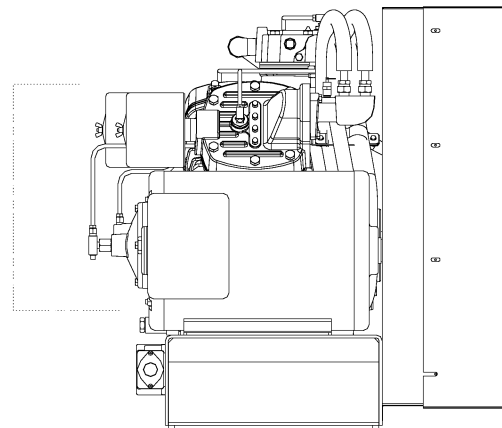

INGERSOLL-RAND®

AIR COMPRESSORS

Parts List

For Model 2000 Air Compressor Packages

Typical Baseplate Package

REF. NO.	PART NO. (QTY.)	DESCRIPTION
1	20100566 (1)	ASSEMBLY, SUBBASE
2	95688719 (4)	LOCKWASHER, SPRING - 5/8
3	95876975 (4)	CAPSCREW, HEX - 5/8-11 X 2
4	97337927 (1)	PUMP, BARE COMPRESSOR