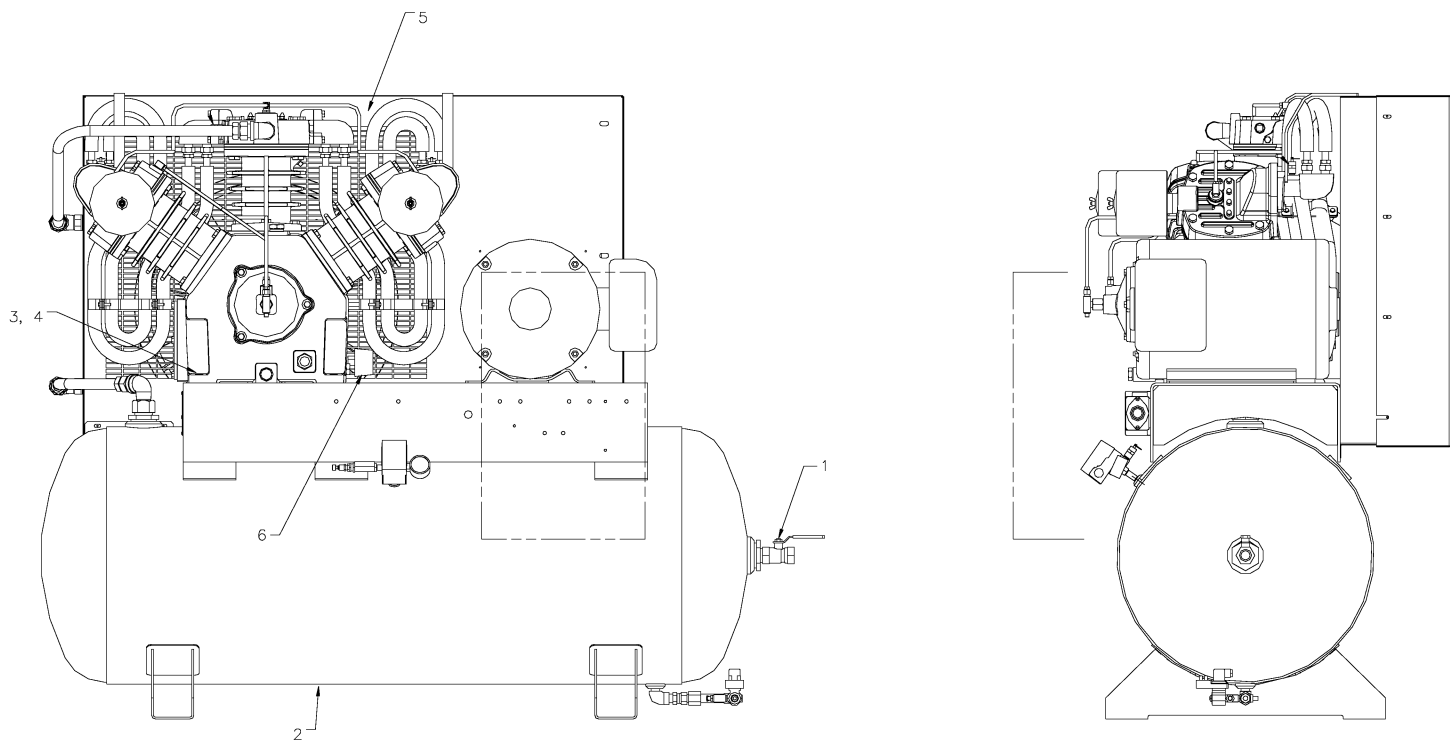

Paquete típico simplex

N° DE REF.	N° DE PIEZA (CANT.)			DESCRIPCIÓN
	2000E20	2000E25/30	2000A25/30	
1	32223604 (1)	32223604 (1)	32223604 (1)	CONJUNTO, VÁLVULA ESFÉRICA
2	56276603 (1)	54438668 (1)	56276587 (1)	CONJUNTO, RECEPTOR
3	95688719 (4)	95688719 (4)	95688719 (4)	ARANDELA DE SEGURIDAD, RESORTE - 5/8
4	95876975 (4)	95876975 (4)	95876975 (4)	TORNILLO PRISIONERO, HEX - 5/8-11X2
5	97337927 (1)	97337927 (1)	97337927 (1)	BOMBA, COMPRESOR SIN ACCESORIOS
NI	20103743 (1)	20103743 (1)	—	CONJUNTO, PESOS DE RUEDA DE CORREA (INCLUYE PESOS Y FERRETERÍA)
6	32276313 (1)	32276313 (1)	32276313 (1)	INTERRUPTOR, BAJO NIVEL DE ACEITE