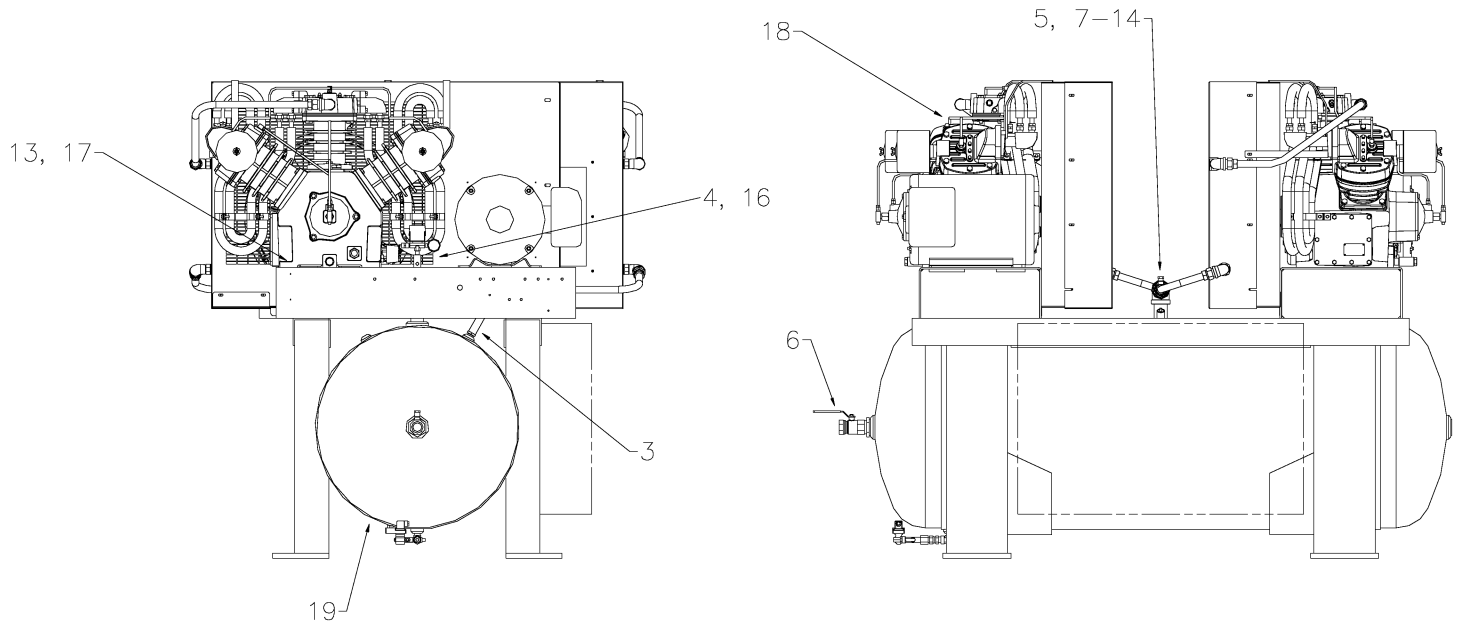

Typical Duplex Package

REF. NO.	PART NO. (QTY.)	DESCRIPTION
NI	20100624 (1)	ASSEMBLY, TUBE — REC/MTD BLK RIGHT HAND
NI	20100632 (1)	ASSEMBLY, TUBE — REC/MTD BLK LEFT HAND
3	30357917 (1)	VALVE, SAFETY/RELIEF
4	32157554 (2)	CONNECTOR, MALE — 5/16 X 1/4
5	32202657 (1)	VALVE, BALL — 1-1/2
6	32223604 (2)	ASSEMBLY, BALL VALVE — 1
7	54450127 (2)	VALVE, CHECK — 1-1/4 X 1
NI	20103743 (2)	ASSY, BELT WHEEL WEIGHTS (INCLUDES WEIGHTS AND HARDWARE)
9	95004115 (2)	COUPLING, REDUCING 1-1/2 X 1-1/4
10	95006581 (1)	TEE, PIPE 1-1/2
11	95007522 (1)	TEE, MALE TUBE 5/16 X 1/8
12	95298485 (2)	TEE, PIPE 1/4
13	95639670 (3)	NIPPLE, CLOSE 1-1/2 X 1-3/4
14	95661823 (1)	NIPPLE, LONG 1-1/2 X 4
15	95688719 (8)	LOCKWASHER, SPRING - 5/8
16	95871463 (2)	NIPPLE, PIPE 1/4 X 2-1/2
17	95876975 (8)	CAPSCREW, HEX 5/8-11 X 2
18	97337927 (2)	PUMP, BARE COMPRESSOR
19	97338271 (1)	TANK, AIR RECEIVER 240G DUPLEX