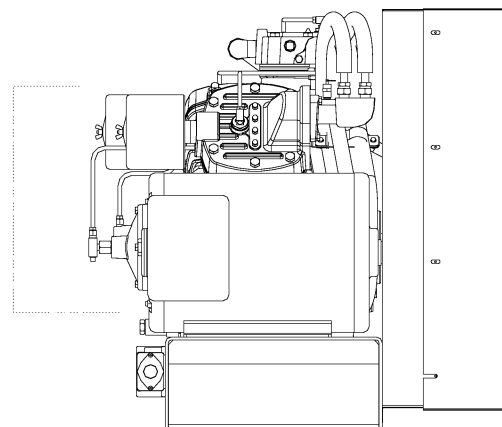

INGERSOLL-RAND®

AIR COMPRESSORS

Lista de piezas

para paquetes del compresor de aire Modelo 2000

Paquete típico de placa de asiento

N° DE REF.	N° DE PIEZA (CANT.)	DESCRIPCIÓN
1	20100566 (1)	CONJUNTO, SUBBASE
2	95688719 (4)	ARANDELA DE SEGURIDAD, RESORTE - 5/8
3	95876975 (4)	TORNILLO PRISIONERO, HEXAGONAL - 5/8-11 X 2
4	97337927 (1)	BOMBA, COMPRESOR SIN ACCESORIOS