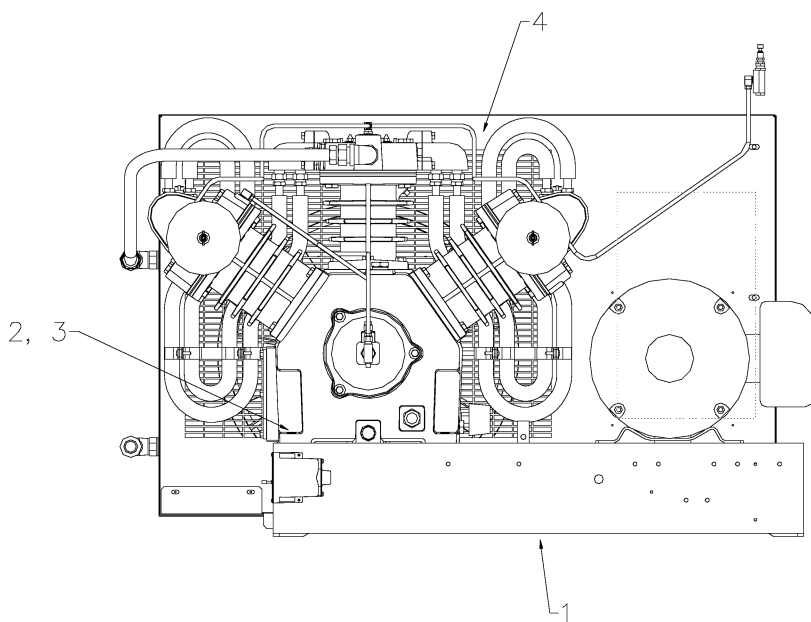

### Typical Baseplate Package

REF. NO.	PART NO. (QTY.)	DESCRIPTION
1	20100566 (1)	ASSEMBLY, SUBBASE
2	95688719 (4)	LOCKWASHER, SPRING - 5/8
3	95876975 (4)	CAPSCREW, HEX - 5/8-11 X 2
4	97337927 (1)	PUMP, BARE COMPRESSOR