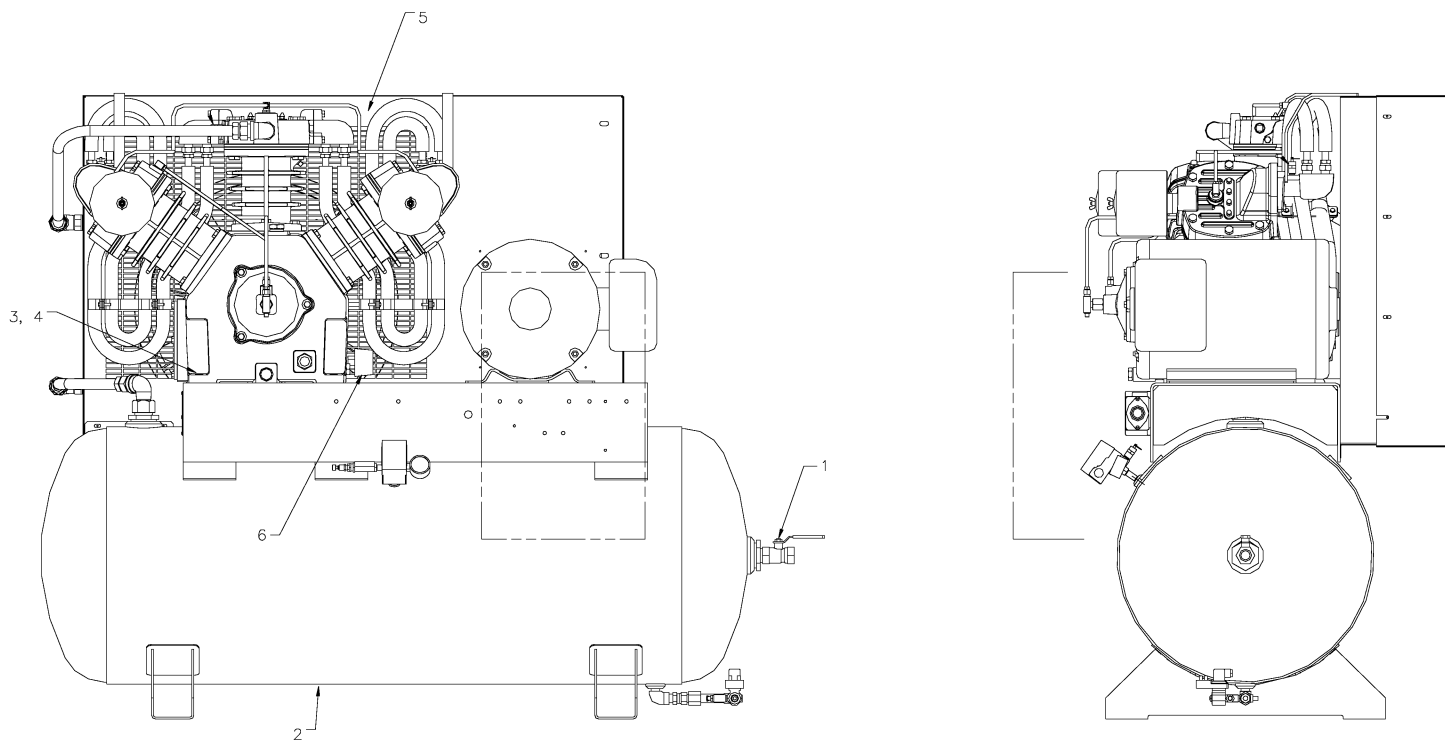

Typical Simplex Package

REF. NO.	PART NO. (QTY.)			DESCRIPTION
	2000E20	2000E25/30	2000A25/30	
1	32223604 (1)	32223604 (1)	32223604 (1)	ASSEMBLY, BALL VALVE
2	56276603 (1)	54438668 (1)	56276587 (1)	ASSEMBLY, RECEIVER
3	95688719 (4)	95688719 (4)	95688719 (4)	LOCKWASHER, SPRING - 5/8
4	95876975 (4)	95876975 (4)	95876975 (4)	CAPSCREW, HEX - 5/8-11X2
5	97337927 (1)	97337927 (1)	97337927 (1)	PUMP, BARE COMPRESSOR
NI	20103743 (1)	20103743 (1)	—	ASSY, BELT WHEEL WEIGHTS (INCLUDES WEIGHTS AND HARDWARE)
6	32276313 (1)	32276313 (1)	32276313 (1)	SWITCH, LOW OIL LEVEL